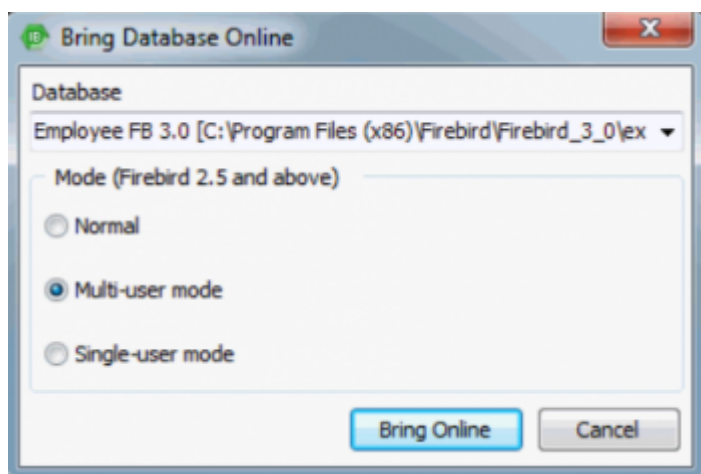

Database Online

The [IBExpert Services menu](#) item *Database Online* is used to bring a database back online again after it has been shut down (please refer to [Database Shutdown](#) for further information).